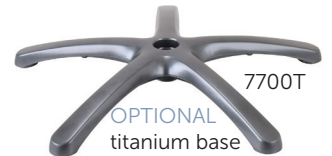

Black PVC

Black Leather

Features + Materials

- CoolMesh back
- CoolFlow fabric
- Seat height adjustment
- Multiple position tilt lock
- Forward seat tilt
- Tilt tension control adjustment
- Seat slider
- Synchronous control
- Environmentally friendly + non-toxic

Frame

Black

7700T
OPTIONAL
titanium base

OPTIONAL
headrest

OPTIONAL
aluminum
base

OPTIONAL
dual wheel casters

Dimensions

Overall width	27.00"
Overall depth	25.25"
Overall height	41.50"-45.00"